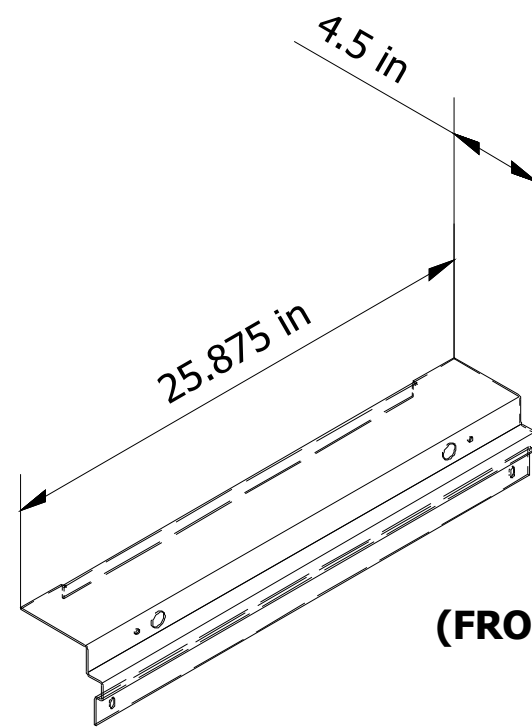

12-24 Mounting Screws  
1.75" Spacing

**(FRONT GUARD RAIL KIT)**

**TOP VIEW**

**FOOT PRINT**

**SIDE VIEW**

**FRONT VIEW**

**FINISH:** TELECOM GRAY POWDER COATING

**NOTES:** Includes Bay Mounting Kit  
Weight 67.5lbs

**23" X 7' SEISMIC NETWORK BAY - UNEQUAL FLANGE**