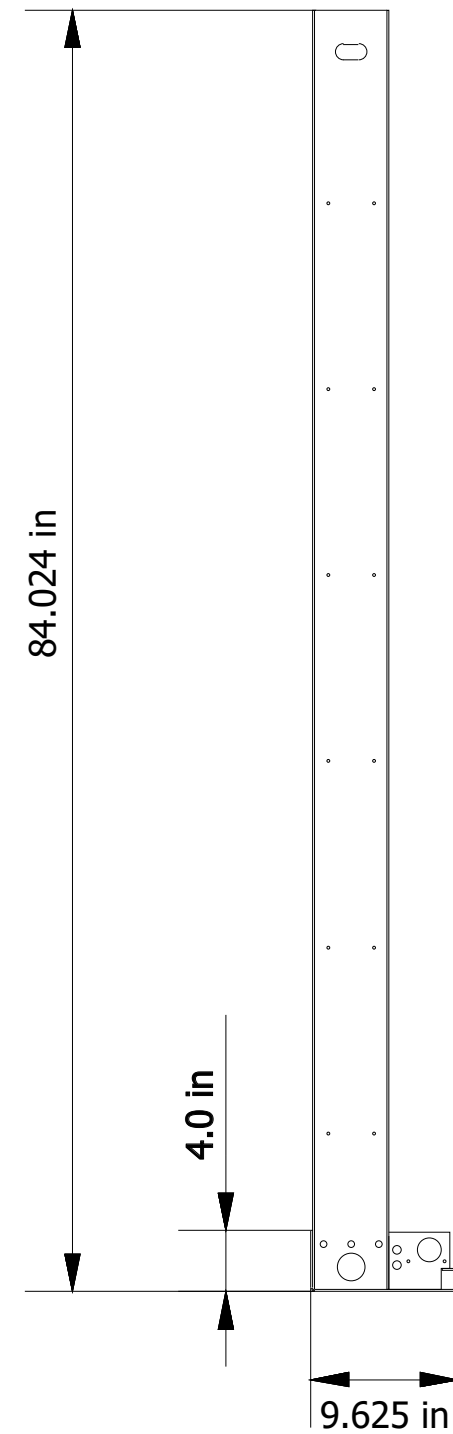

12-24 Mounting Screws  
1.75" Spacing

**(FRONT GUARD RAIL KIT)**

**TOP VIEW**

**FOOT PRINT**

**SIDE VIEW**

**FRONT VIEW**

**FINISH:** TELECOM GRAY POWDER COATING

**NOTES:** Includes Bay Mounting Kit  
Weight 67.5lbs

**23" X 7' SEISMIC NETWORK BAY - UNEQUAL FLANGE**