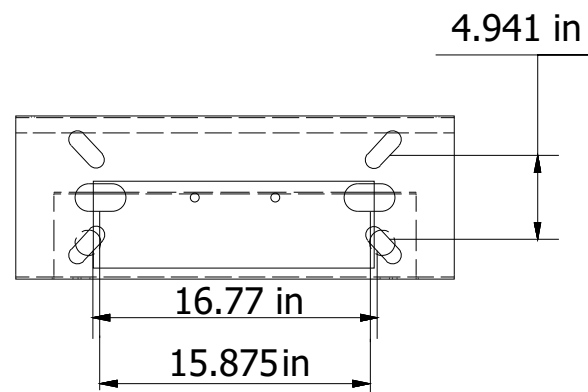

12-24 Mounting Screws  
1.75" Spacing

**(FRONT GUARD RAIL KIT)**

**TOP VIEW**

**FOOT PRINT**

**SIDE VIEW**

**FRONT VIEW**

**FINISH:** TELECOM GRAY POWDER COATING

**NOTES:** Includes Bay Mounting Kit  
Weight 67.5lbs

**23" X 7' SEISMIC NETWORK BAY - UNEQUAL FLANGE**