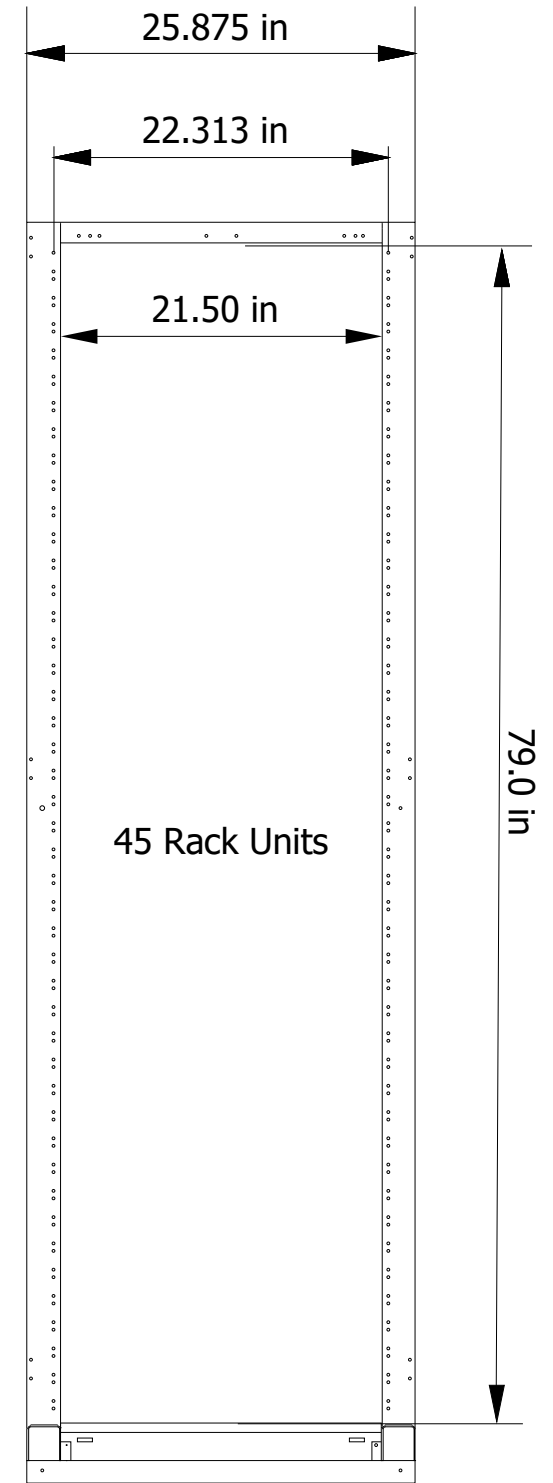

12-24 Mounting Screws  
1.75" Spacing

**(FRONT GUARD RAIL KIT)**

**TOP VIEW**

**FOOT PRINT**

**SIDE VIEW**

**FRONT VIEW**

**FINISH:** TELECOM GRAY POWDER COATING

**NOTES:** Includes Bay Mounting Kit  
Weight 67.5lbs

**23" X 7' SEISMIC NETWORK BAY - UNEQUAL FLANGE**