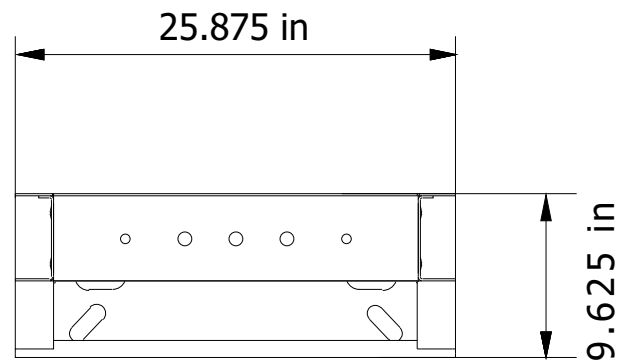

12-24 Mounting Screws  
1.75" Spacing

**(FRONT GUARD RAIL KIT)**

**TOP VIEW**

**FOOT PRINT**

**SIDE VIEW**

**FRONT VIEW**

**FINISH:** TELECOM GRAY POWDER COATING

**NOTES:** Includes Bay Mounting Kit  
Weight 67.5lbs

**23" X 7' SEISMIC NETWORK BAY - UNEQUAL FLANGE**